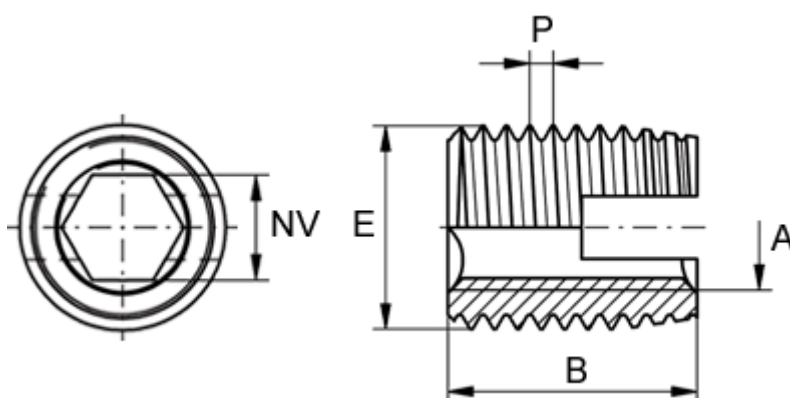

Data Sheet

Article number: 12302200040800
Description: KLEE-coil 302 200 040.800
M4 Brass with hexagon

Measures

Female thread A	= M4
Key width NV +0.1	= 3.2
Length B	= 8
Male thread E	= 6.5
Min hole depth blind hole	= 10
Min material thickness	= 8
Thread pitch P	= 0.75
Type	= 302 200 040 ...